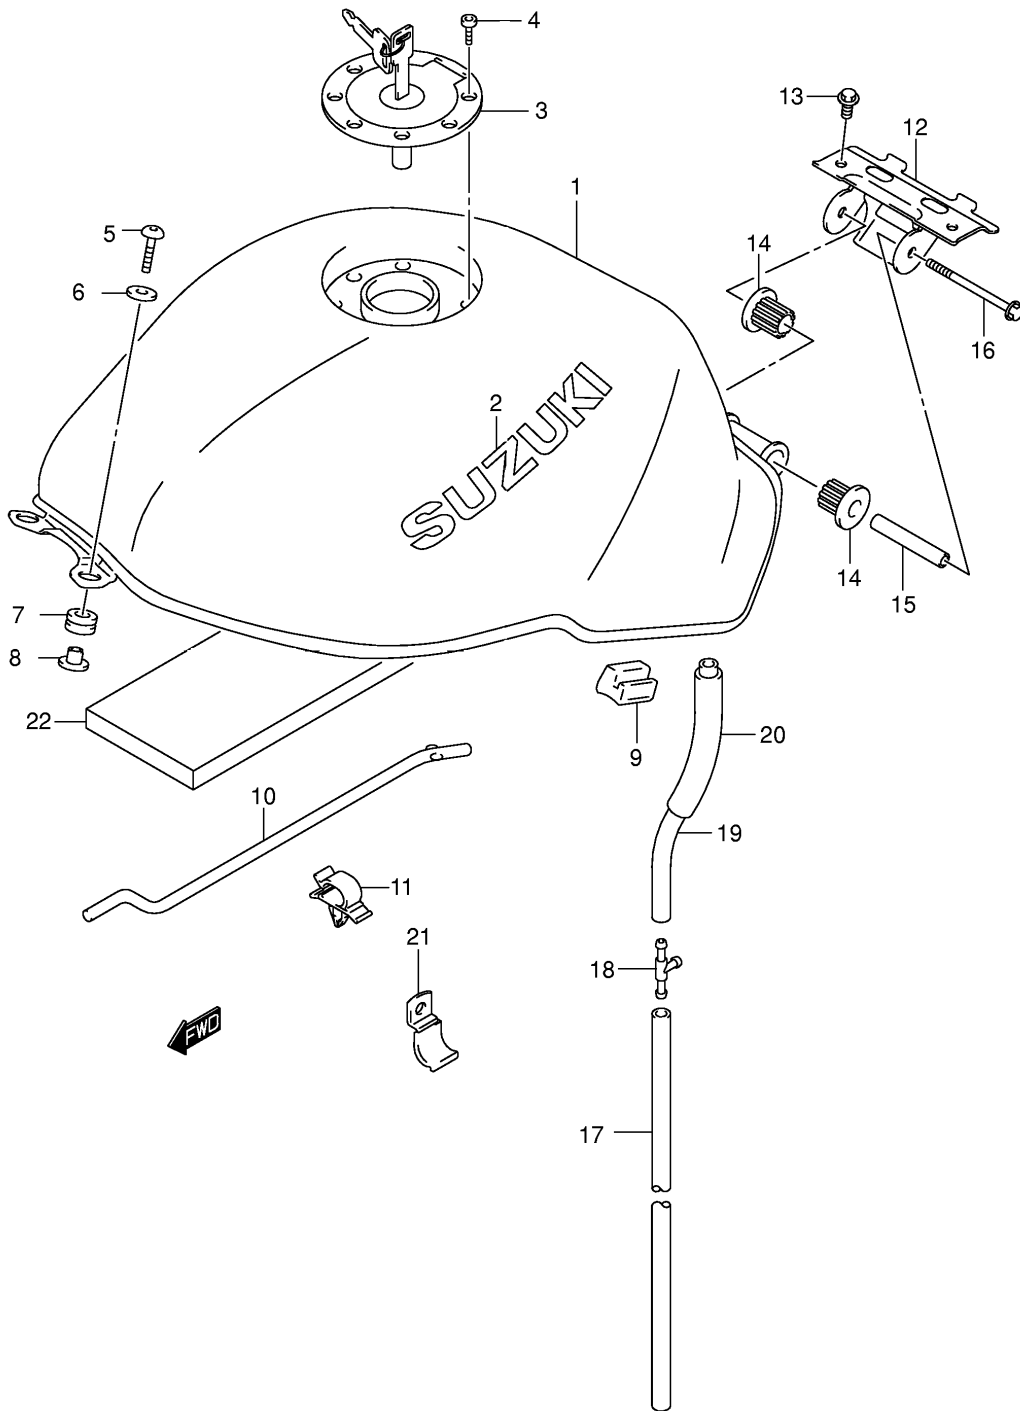

Ref No	Part No	Description
1	44100-19F40-19A	Tank Assy, Fuel (red)
1	44100-19F40-Y7L	Tank Assy, Fuel (black)
1	44100-19F40-Y9H	Tank Assy, Fuel (yellow)
1	44100-19F40-YC2	Tank Assy, Fuel (blue)
2	68111-12C00-YD8	. Emblem (silver)
2	68111-12C00-1ZY	. Emblem (gray)
2	68111-12C00-20G	. Emblem (gray)
3	44200-33870	Cap Set, Fuel Tank
4	09106-05017	Bolt (I:20)
5	09139-06029	Screw (6x25)
6	09160-06054	Washer (6.5x22x1.6)
7	44511-19F00	Cushion, Front
8	44512-19F00	Spacer, Front
9	44559-19F00	Cushion, Fuel Tank Side
10	44574-33E01	Stay, Fuel Tank
11	09403-05310	Clamp
12	44550-19F10	Bracket, Fuel Tank Rear
13	01550-08163	Bolt
14	44541-02F00	Cushion, Fuel Tank Rear
15	44561-19F00	Spaceer, Fuel Tank Rear
16	01550-08853	Bolt
17	09352-70103-600	Hose, No.2 (I:600->80)
18	09367-08004	Joint, 3 Way
19	44423-19F00	Hose, No.1
20	09351-14152-600	Protector (I:600->40)
21	44339-19F00	Clamp, Drain Hose
22	44194-19F00	Shield, Tank Front